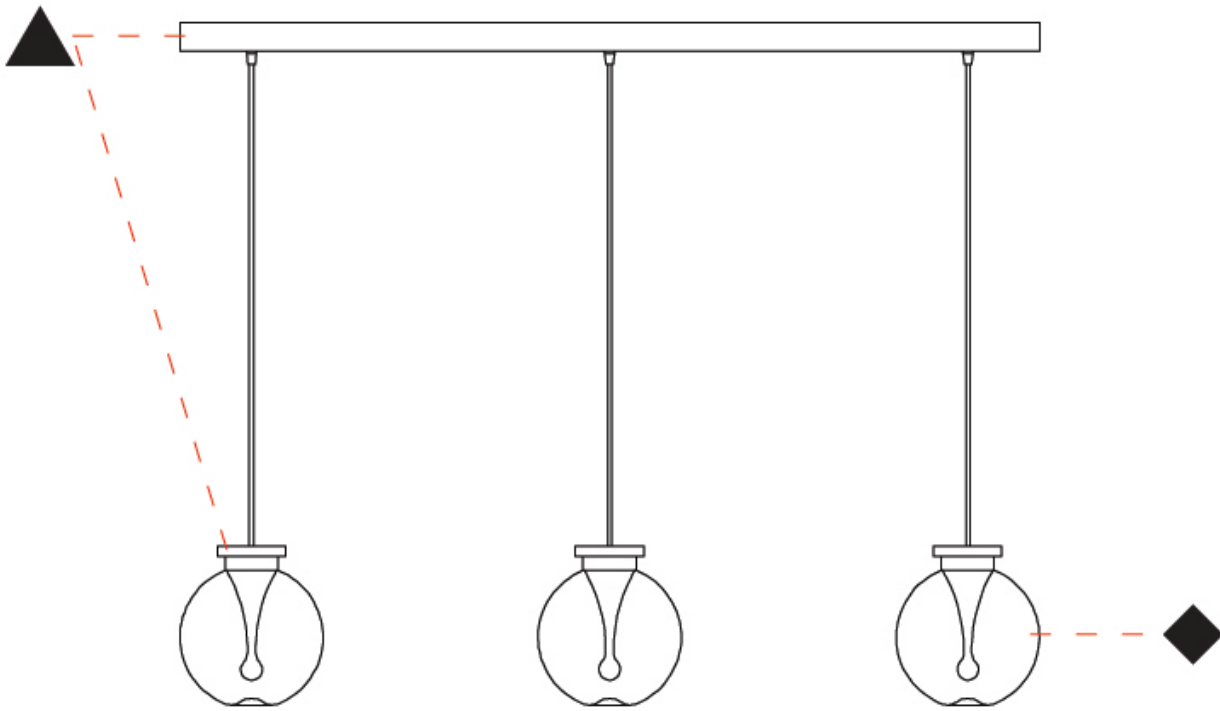

LA STILLA 3 LIGHT LINEAR SUSPENSION

D141263-

PROJECT	_____
TYPE	_____
SPECIFIER	_____
QUANTITY	_____
DATE	_____

D