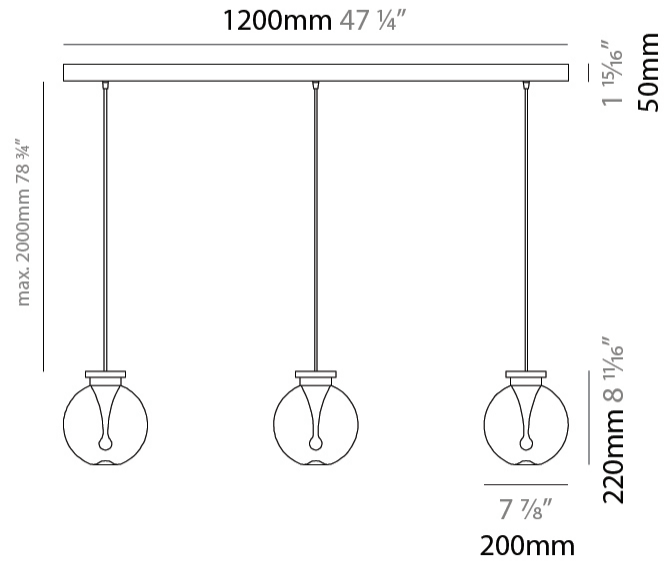

D141263-

base number	Color	Finish	Finish
	Temperature	Options	Options

1. To build a product code in our configurator select the specify button on the base model # product page
2. To build a manual product code on this datasheet choose from the options listed below in blue font and add the suffix to the base model #

GENERAL

Series: La Stilla
Subseries: La Stilla 3 Light Linear
Brand: Cangini & Tucci
Division: Design
Mounting Type: Suspension
Mounting Location: Ceiling
Subcategory: Pendant

PHYSICAL

Shape: Sphere
Length (mm): 1200
Length (in): 47 1/4
Height (mm): 220
Height (in): 8 11/16
Max. Overall Height (mm): 2220
Max. Overall Height (in): 86 5/8
Light Distribution: Omnidirectional
Diffuser: Glass - Opal
Fixture Finish: AMB / GRN / PNK / RUB / SKB / SMK / TOB / TRA
Holder Finish: CHR / MWH / MBK / BCR
Fixture Material: Glass / Metal
Cable Details: 2000mm / 78 3/4" Transparent Cable
Upon Request: Finishes - Pearl Gold

ELECTRICAL

Lamp Type: LED
Input Wattage (W): 25.2
Dimming: Non-Dimming / Phase Dimming (120vac Only)
Driver Included: Yes
Driver Location: Integrated
Driver Type: Constant Current - 120Vac
Driver Class: Class 2
Input Voltage (V): 120
Constant Current (MA): 350mA
Upon Request: 0-10Vdc dimming

LED

Color Temperature (°K): 2700 / 3000
Nominal Lumen (lm): 4845
CRI: >95 CRI
Lamp Life (hrs): 50000

OPTICAL

RATINGS AND CERTIFICATIONS

Certified By: Certified for North American Standards
IP rating: IP20